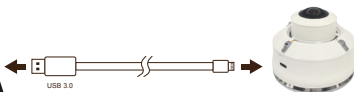

Step2

Connect PanoDome to other device (Speaker, Microphone, Micro USB and USB3.0)