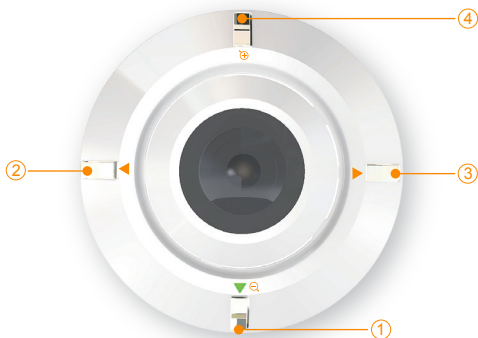

PanoDome 

360°

Panorama Live Video

Quick Start Guide

OPCOM PanoDome®

Parts List

Part	Description
1. Camera	8-Mega pixel 360°surround camera for conference call
2. USB3.0	USB3.0 port
3. Wheel base	360 degree freely wheeling base

Hard Key Definition

Button	Icon	Function	Operation
1	 	Power On / Off Zoom -	2sec Short Press
2		Turn Left	Short Press
3		Turn Right	Short Press
4		Zoom +	Short Press

Package Contents

1

OPL403M

2

System Cable

 Move down

 Move left

 Move right

3 mode can select:
Auto mode
Panaorama view 360D
Side view 200D

 Zoom In

 Zoom Out

Recommended Usage Areas

Panorama view 360°

Dewarp

B.

Side View 200°: Hook the Base Plate on the wall in the front of conference table.

Side view 200°

Side

Production Spec

Model No.	OPL403M
Camera	360°x 50° Panorama view 200°x 112° Wall view Focus Range: 60cm~Infinity
Resolution	H.264, MJPEG
Video Compression	8X digital zoom / X2 HD zoom
PanoDome 360 Window PC driver	Window XP above PC 4G above DDR SDRAM 360° 2P Panorama view 360° 1P zoom view (X1-X4), PTZ 200°wall view De-warp with Skype link video sharing
Output	USB 3.0 UVC class
Power Input	USB 3.0 cable (with optional DC jack)
Dimension	3.4" (D) x 2.5"(H)
Weight	400 g