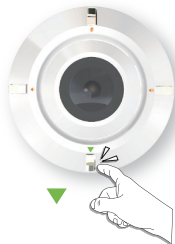

Step2

Connect PanoDome to other device (Speaker, Microphone, Micro USB and USB3.0)

Installation & Operation

Step3

Start PanoDome application :

Double click PanoDome icon then you will see PanoDome application window.

Power OFF : Long press power button.

Application Functions

 Full Screen

 Zoom in 1 Time

 Zoom in 2 Time

 Zoom in 3 Time

 Zoom in 4 Time

 Move up

 Move down

 Move left

 Move right

3 mode can select:
Auto mode
Panaorama view 360D
Side view 200D

 Zoom In

 Zoom Out

Recommended Usage Areas

Panorama view 360°