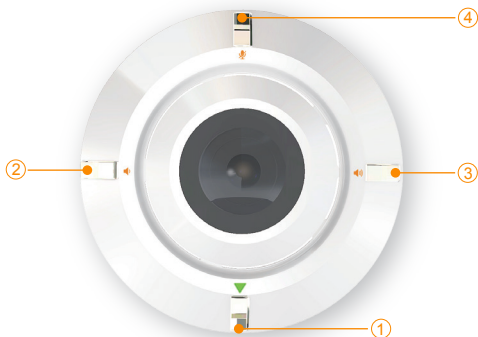

Part	Description
1. Camera	8-Mega pixel 360°surround camera for conference call
2. Three way microphones	8-Mega pixel 360°surround camera for conference call
3. LED light	Power on: Green light
4. Function Button	Four function buttons for system turn on/off , volume+/-, Mic mute.
5. Speaker	3W loud speaker
6. System In Port	System In Port is for PanoDome system cable to connect to Host PC as USB 3.0 of a camera, a microphone, a speaker, and a DC Jack for DV 5.0V power source.and a DC Jack for DV 5.0V power source.
7. Powerful Magnet	Stick stably on metal materials of table or wall for operating in vertical(360°) or horizontal way(200°) easily.
8. Wheel base	360 degree freely wheeling base

Hard Key Definition

Button	Icon	Function	Operation
1	▼	System Power On / Off	0.5sec
2	🔊-	Volume -	0.5sec
3	🔊+	Volume +	0.5sec
4	🎤/	Microphone Mute	0.5sec

Package Contents

1

OPL403

2

System Cable

3

8Mega Pixels , 2400p15 , 1200p30

Resolution

Focus Range: 50cm~Infinity center 650+ TV Line

Speaker and

Microphone

- 3W speaker 360° surrounding voice
- 3 pcs Microphones High sensitivity (-32db) to cover 360° range
- Echo Cancellation design
- Noise Reduction design

Output

USB 3.0 UVC class

Power Input

USB 3.0 cable (with optional DC jack)

Dimension

3.4" (D) x 4.3"(H)

Weight

570 g