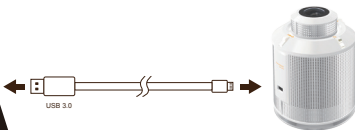

Step2

Connect PanoDome to other device (Speaker, Microphone, Micro USB and USB3.0)