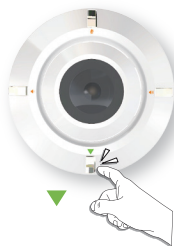

Part	Description
1. Camera	8-Mega pixel 360°surround camera for conference call
2. Three way microphones	8-Mega pixel 360°surround camera for conference call
3. LED light	Power on: Green light
4. Function Button	Four function buttons for system turn on/off , volume+/-, Mic mute.
5. Speaker	3W loud speaker
6. System In Port	System In Port is for PanoDome system cable to connect to Host PC as USB 3.0 of a camera, a microphone, a speaker, and a DC Jack for DV 5.0V power source.and a DC Jack for DV 5.0V power source.
7. Powerful Magnet	Stick stably on metal materials of table or wall for operating in vertical(360°) or horizontal way(200°) easily.
8. Wheel base	360 degree freely wheeling base

Using OPCOM USB flash drive insert PanoDome application.

Step2

Connect PanoDome to other device (Speaker, Microphone, Micro USB and USB3.0)

Installation & Operation

Step3

Start PanoDome application :

Double click PanoDome icon then you will see PanoDome application window.

Power OFF : Long press power button.

Application Functions

Full Screen

Zoom in 1 Time

Zoom in 2 Time

Zoom in 3 Time

Zoom in 4 Time

Move up

Move down

Move left

Move right

3 mode can select:
Auto mode
Panaorama view 360D
Side view 200D

Zoom In

Zoom Out

Recommended Usage Areas

Panorama view 360°