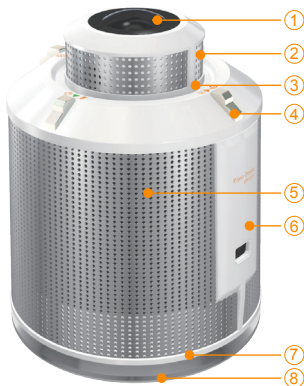

PanoDome 

360°

Panorama Live Video

Hi Sensitivity Tri-Microphone

Surround Speaker

Quick Start Guide

OPCOM PanoDome®

Parts List

Part	Description
1. Camera	8-Mega pixel 360°surround camera for conference call
2. Three way microphones	8-Mega pixel 360°surround camera for conference call
3. LED light	Power on: Green light
4. Function Button	Four function buttons for system turn on/off , volume+/-, Mic mute.
5. Speaker	3W loud speaker
6. System In Port	System In Port is for PanoDome system cable to connect to Host PC as USB 3.0 of a camera, a microphone, a speaker, and a DC Jack for DV 5.0V power source.and a DC Jack for DV 5.0V power source.
7. Powerful Magnet	Stick stably on metal materials of table or wall for operating in vertical(360°) or horizontal way(200°) easily.
8. Wheel base	360 degree freely wheeling base

Hard Key Definition

Button	Icon	Function	Operation
1	▼	System Power On / Off	0.5sec
2	🔊-	Volume -	0.5sec
3	🔊+	Volume +	0.5sec
4	🎤/	Microphone Mute	0.5sec

Package Contents

1

OPL403

2

System Cable

3

8Mega Pixels , 2400p15 , 1200p30

Resolution

Focus Range: 50cm~Infinity center 650+ TV Line

Speaker and

Microphone

- 3W speaker 360° surrounding voice
- 3 pcs Microphones High sensitivity (-32db) to cover 360° range
- Echo Cancellation design
- Noise Reduction design